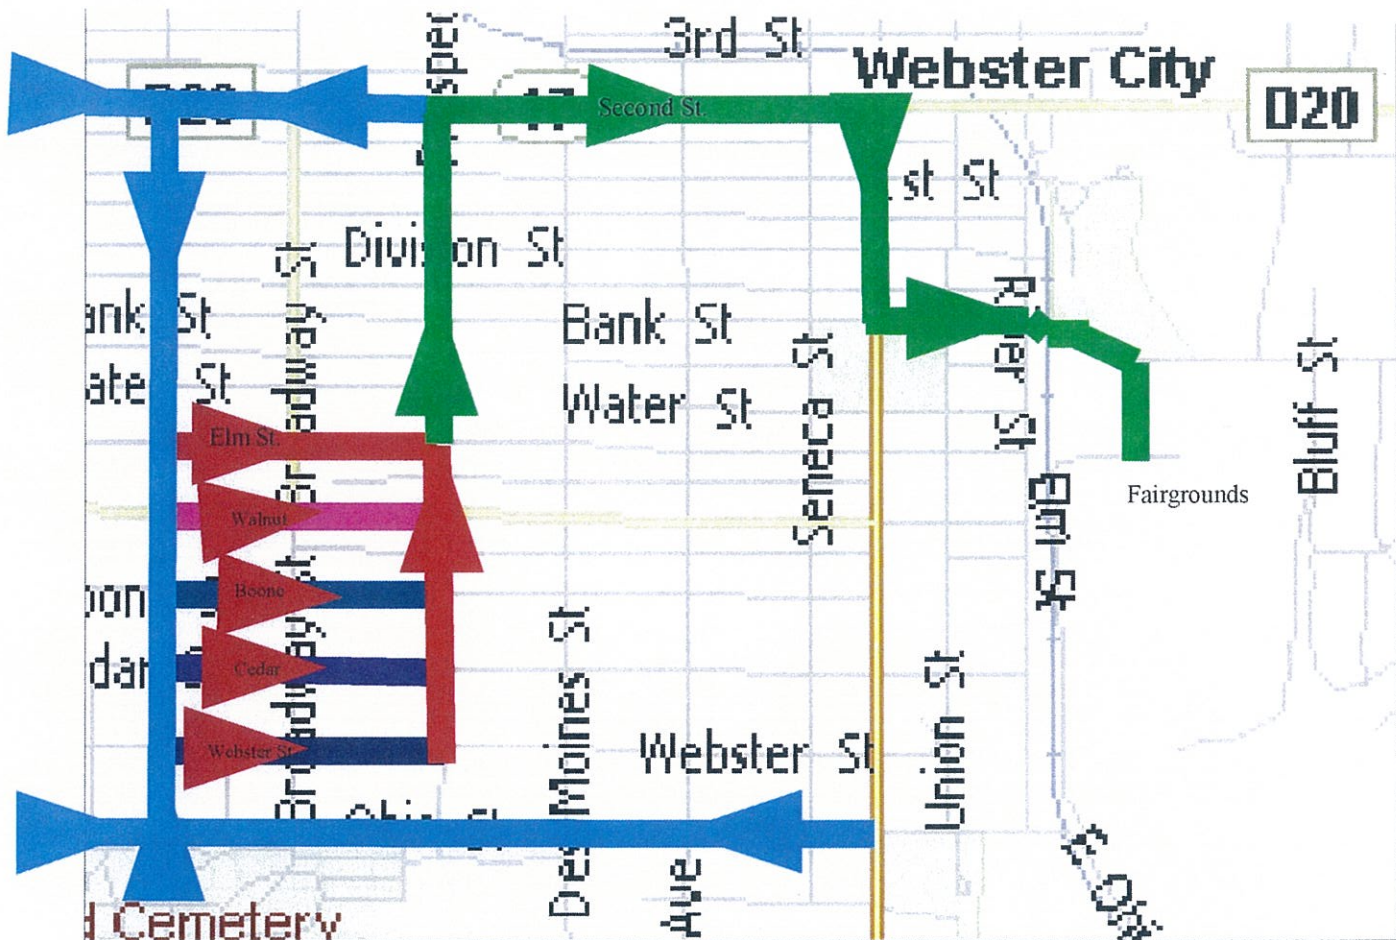

# Hamilton County Fair Parade Route

July 19, 2011 6:00 p.m.,  
Staging begins at 4:00 p.m.

- To Staging Area via 2<sup>nd</sup> St., Ohio St., & Grove St.
- Staging Area on Elm St., Walnut St., Boone St., Cedar St., & Webster St. -- Enter these streets from the WEST!
- Parade Route: Starts at Prospect and Elm, proceeds north to Second St. then east to Superior then South to Bank then east onto Dubuque the south on Bluff to Fair Grounds

**For more information call 515-832-1443**  
**Have a GREAT time at the Fair**