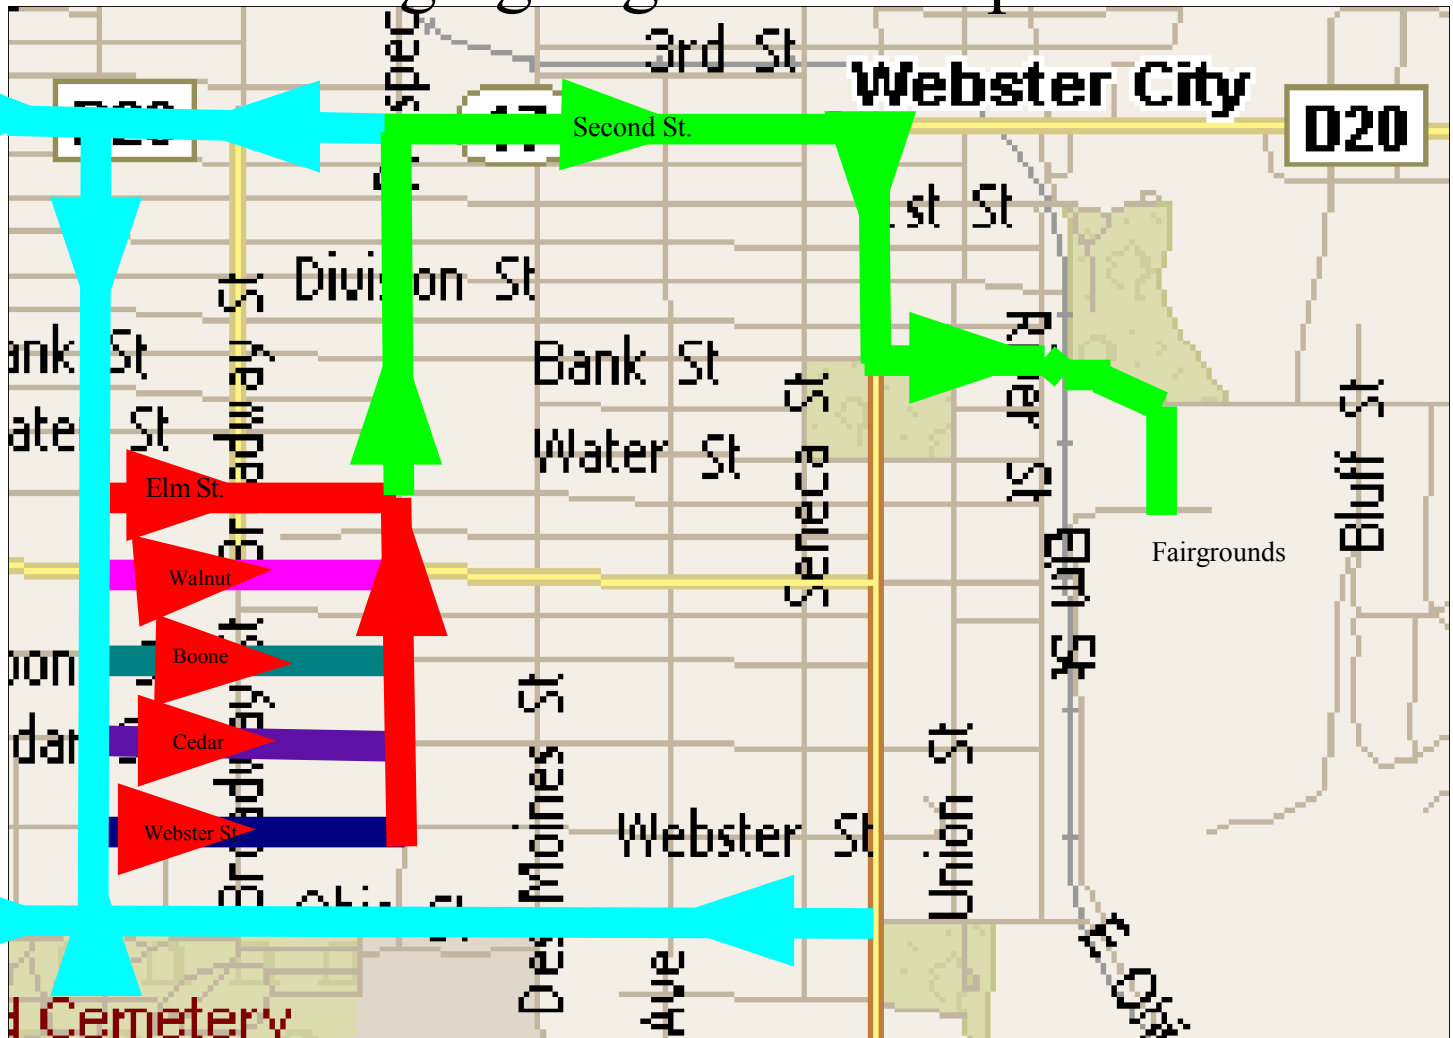

Hamilton County Exposition Parade Route

July 21, 2009 6:00 p.m.,
Staging begins at 4:00 p.m.

-  To Staging Area via 2nd St., Ohio St., & Grove St.
-  Staging Area on Elm St., Walnut St., Boone St., Cedar St., & Webster St. -- *Enter these streets from the WEST!*
-  Parade Route: Starts at Prospect and Elm, proceeds north to Second St. then east to Superior then South to Bank then east onto Dubuque the south on Bluff to Fair Grounds

For more information call 515-832-1443
Have a *GREAT* time at the Fair