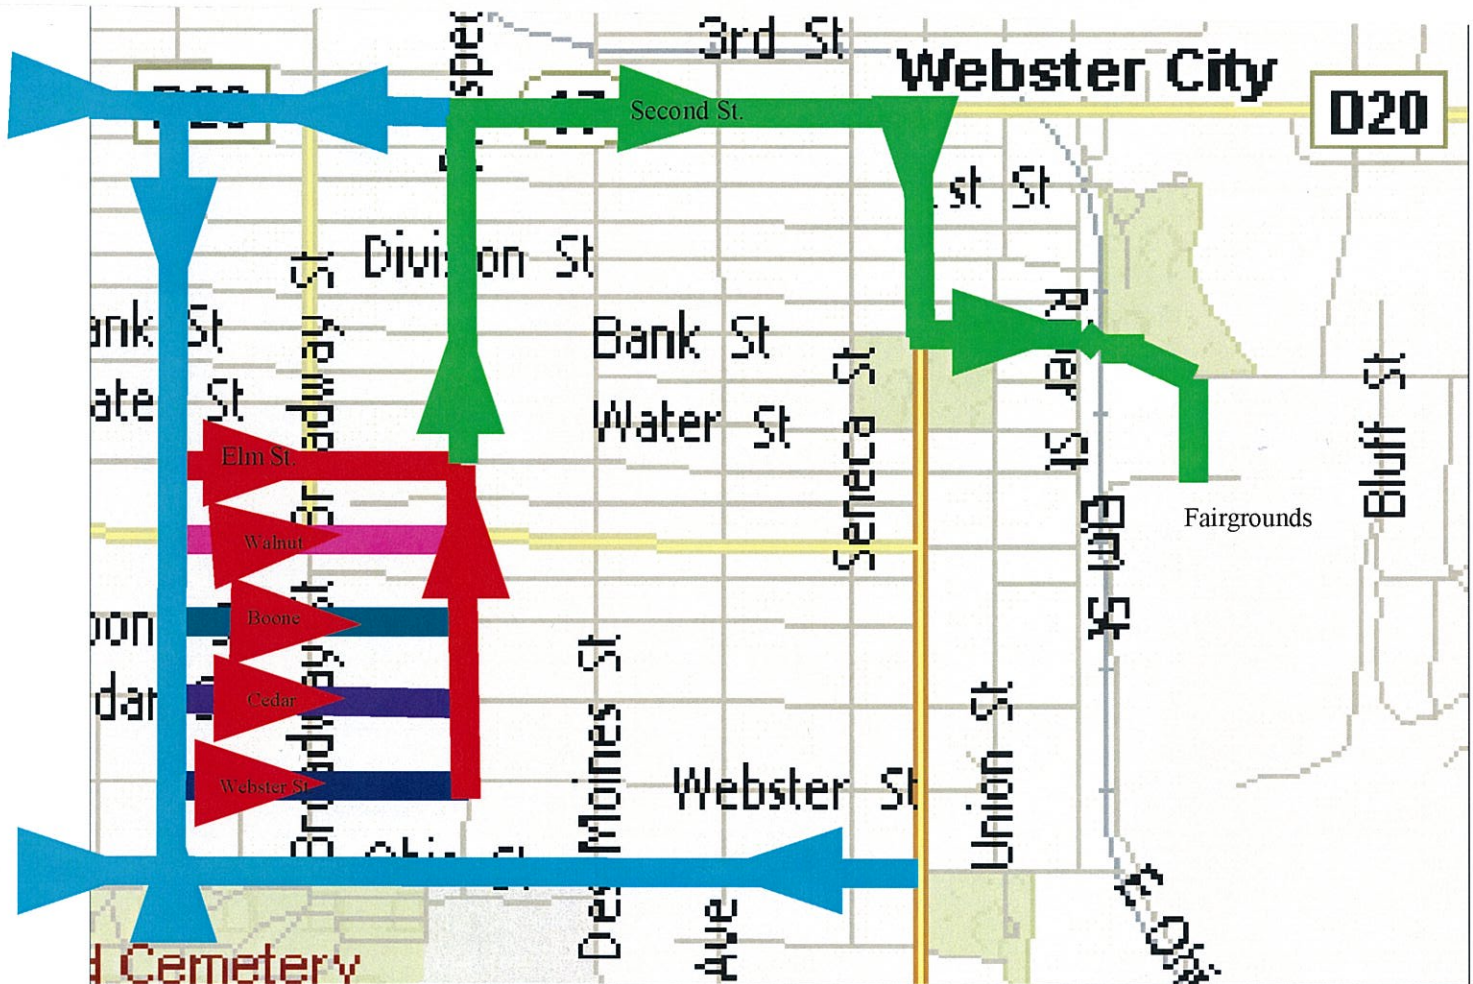

Hamilton County Exposition Parade Route

July 20, 2010 6:00 p.m.,
Staging begins at 4:00 p.m.

-  To Staging Area via 2nd St., Ohio St., & Grove St.
-  Staging Area on Elm St., Walnut St., Boone St., Cedar St., & Webster St. -- Enter these streets from the WEST!
-  Parade Route: Starts at Prospect and Elm, proceeds north to Second St. then east to Superior then South to Bank then east onto Dubuque the south on Bluff to Fair Grounds

For more information call 515-832-1443
Have a *GREAT* time at the Fair